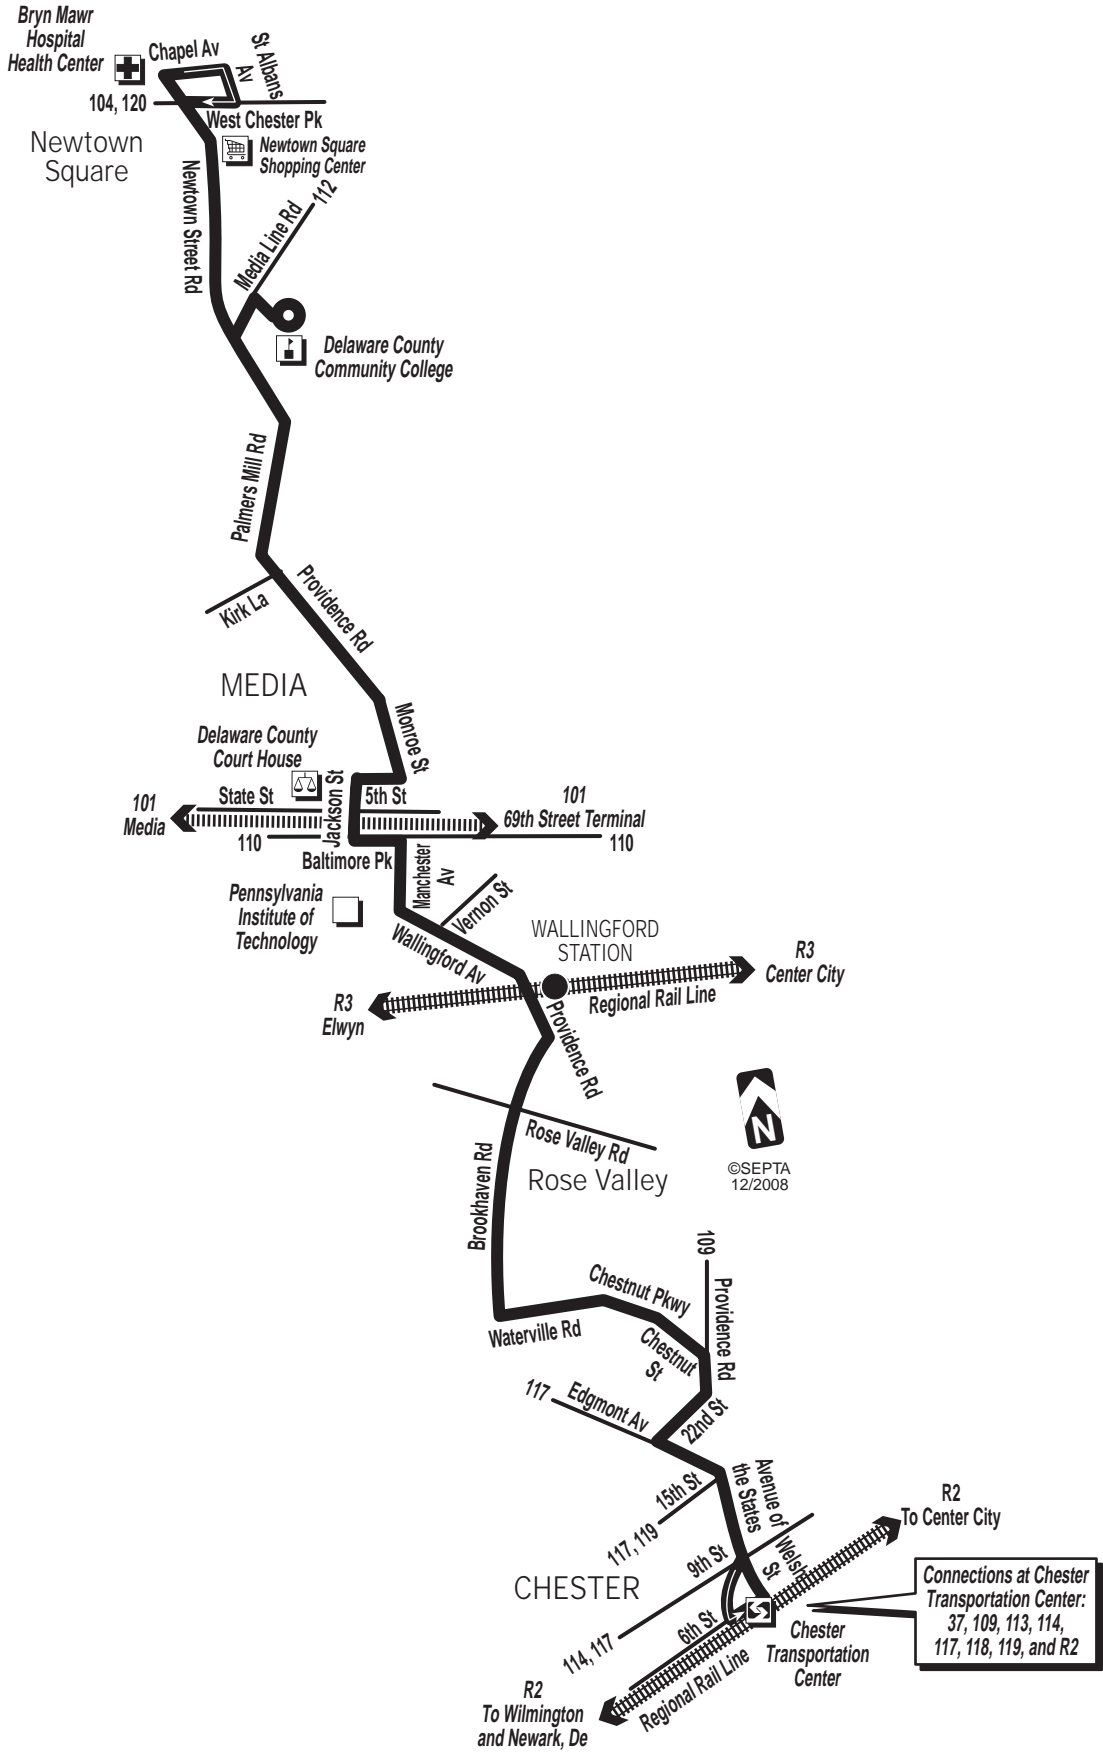

MONDAYS THROUGH FRIDAYS

NORTHBOUND								SOUTHBOUND							
Chester Transportation Center	Edgmont Av and 22nd St (Chester)	Brookhaven and Rose Valley Rds (Wallingford)	Manchester and Wallingford Aves (South Media)	Jackson and State Sts (Media)	Providence Rd and Kirk Lane (Rose Tree)	Delaware County Community College	Chapel Av and Newtown Street Rd (Newtown Square)	Chapel Av and Newtown Street Rd (Newtown Square)	Delaware County Community College	Providence Rd and Kirk Lane (Rose Tree)	Jackson and State Sts (Media)	Manchester and Wallingford Aves (South Media)	Brookhaven and Rose Valley Rds (Wallingford)	Edgmont Av and 22nd St (Chester)	Chester Transportation Center
AM SERVICE								AM SERVICE							
6.00	6.06	6.13	6.17	6.21	6.27	6.34	6.41	6.00	6.06	6.13	6.19	6.23	6.27	6.36	6.42
7.00	7.07	7.15	7.19	7.25	7.31	7.38	7.45	---	---	6.43	6.49	6.53	6.57	7.06	7.13
7.30	7.37	7.46	7.50	7.56	8.02	8.09	8.16	7.00	7.06	7.13	7.19	7.23	7.27	7.36	7.42
8.05	8.12	8.21	8.25	8.31	8.37	8.44	8.51	8.00	8.06	8.13	8.19	8.23	8.27	8.36	8.43
9.00	9.06	9.15	9.19	9.24	9.29	9.35	9.40	9.05	9.12	9.18	9.24	9.29	9.33	9.41	9.48
10.00	10.06	10.15	10.19	10.24	10.29	10.35	10.40	10.05	10.12	10.18	10.24	10.29	10.33	10.41	10.48
11.00	11.06	11.15	11.19	11.24	11.29	11.35	11.40	11.05	11.12	11.18	11.24	11.29	11.33	11.41	11.48
PM SERVICE								PM SERVICE							
12.00	12.06	12.15	12.19	12.24	12.29	12.35	12.40	12.05	12.12	12.18	12.24	12.29	12.33	12.41	12.48
1.00	1.06	1.15	1.19	1.24	1.29	1.35	1.40	1.05	1.12	1.18	1.24	1.29	1.33	1.41	1.48
2.00	2.06	2.15	2.19	2.24	2.29	2.35	2.40	2.05	2.12	2.19	2.25	2.31	2.35	2.44	2.51
3.00	3.06	3.15	3.19	3.24	3.29	3.35	3.40	3.05	3.12	3.19	3.25	3.31	3.35	3.44	3.51
4.05	4.12	4.22	4.26	4.31	4.36	4.42	4.49	4.05	4.14	4.22	4.30	4.37	4.42	4.51	4.59
5.15	5.22	5.32	5.36	5.41	5.46	5.52	5.59	5.05	5.14	5.19	5.29	5.36	5.40	5.48	5.56
6.15	6.21	6.30	6.35	6.40	6.45	6.50	6.55	6.10	6.19	6.26	6.32	6.37	6.43	6.47	6.54

© SEPTA 2009

SATURDAYS

NORTHBOUND								SOUTHBOUND							
Chester Transportation Center	Edgmont Av and 22nd St (Chester)	Brookhaven and Rose Valley Rds (Wallingford)	Manchester and Wallingford Aves (South Media)	Jackson and State Sts (Media)	Providence Rd and Kirk Lane (Rose Tree)	Delaware County Community College	Chapel Av and Newtown Street Rd (Newtown Square)	Chapel Av and Newtown Street Rd (Newtown Square)	Delaware County Community College	Providence Rd and Kirk Lane (Rose Tree)	Jackson and State Sts (Media)	Manchester and Wallingford Aves (South Media)	Brookhaven and Rose Valley Rds (Wallingford)	Edgmont Av and 22nd St (Chester)	Chester Transportation Center
AM SERVICE								AM SERVICE							
6.00	6.04	6.11	6.15	6.19	6.24	6.29	6.33	7.10	7.16	7.21	7.26	7.30	7.33	7.40	7.46
7.00	7.04	7.11	7.15	7.19	7.24	7.29	7.33	8.10	8.16	8.21	8.26	8.30	8.33	8.41	8.47
8.00	8.06	8.14	8.19	8.23	8.27	8.32	8.36	9.10	9.16	9.21	9.26	9.30	9.33	9.41	9.47
9.00	9.06	9.14	9.19	9.23	9.27	9.32	9.36	10.10	10.17	10.23	10.28	10.32	10.36	10.44	10.51
10.00	10.07	10.16	10.20	10.25	10.31	10.36	10.42	11.10	11.17	11.23	11.28	11.32	11.36	11.44	11.51
11.00	11.07	11.16	11.20	11.25	11.31	11.36	11.42	PM SERVICE							
PM SERVICE								12.10	12.17	12.23	12.28	12.32	12.36	12.44	12.51
12.00	12.07	12.16	12.20	12.25	12.31	12.36	12.42	1.10	1.17	1.23	1.28	1.33	1.37	1.45	1.52
1.00	1.05	1.13	1.17	1.22	1.28	1.33	1.39	2.10	2.17	2.23	2.28	2.33	2.37	2.45	2.52
2.00	2.05	2.13	2.17	2.22	2.28	2.33	2.39	3.10	3.17	3.23	3.28	3.33	3.37	3.45	3.52
3.00	3.05	3.13	3.17	3.22	3.28	3.33	3.39	4.10	4.16	4.23	4.28	4.33	4.37	4.44	4.50
4.00	4.05	4.13	4.17	4.21	4.26	4.31	4.37	5.10	5.15	5.21	5.26	5.30	5.34	5.41	5.47
5.00	5.05	5.13	5.17	5.21	5.26	5.31	5.37	6.10	6.15	6.21	6.26	6.30	6.34	6.41	6.47
6.00	6.05	6.12	6.16	6.20	6.25	---	---